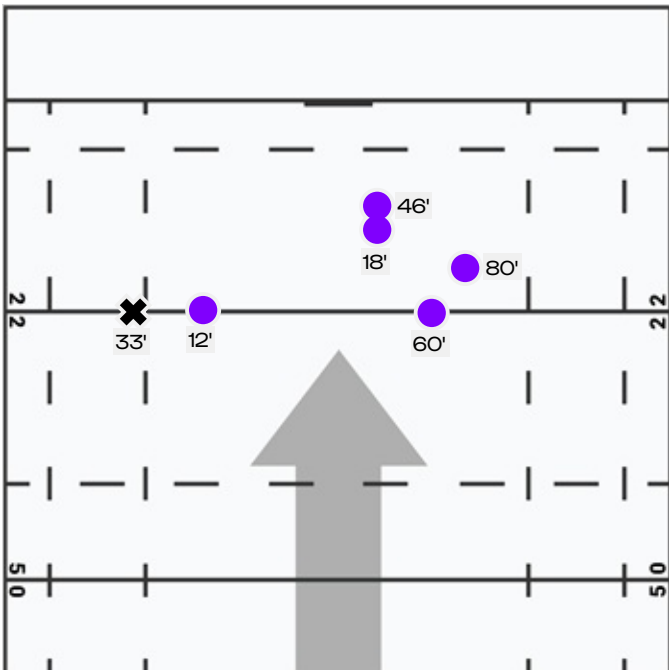

SET PIECES		
10	OWN LINEOUTS WON	10
3	OWN LINEOUTS LOST	6
3	LINEOUT STEALS	2
9	SCRUMS WON	9
2	SCRUMS LOST	0

GOAL KICKING

WALES vs FRANCE

WALES

FRANCE

Minute	Statistic	Current Score	Player
12	Conversion	7-0	Lina Queyroi
18	Conversion	14-0	Lina Queyroi
33	Conversion Missed	19-0	Lina Queyroi
46	Conversion	26-0	Lina Queyroi
60	Conversion	33-0	Lina Queyroi
80	Conversion	40-0	Morgane Bourgeois