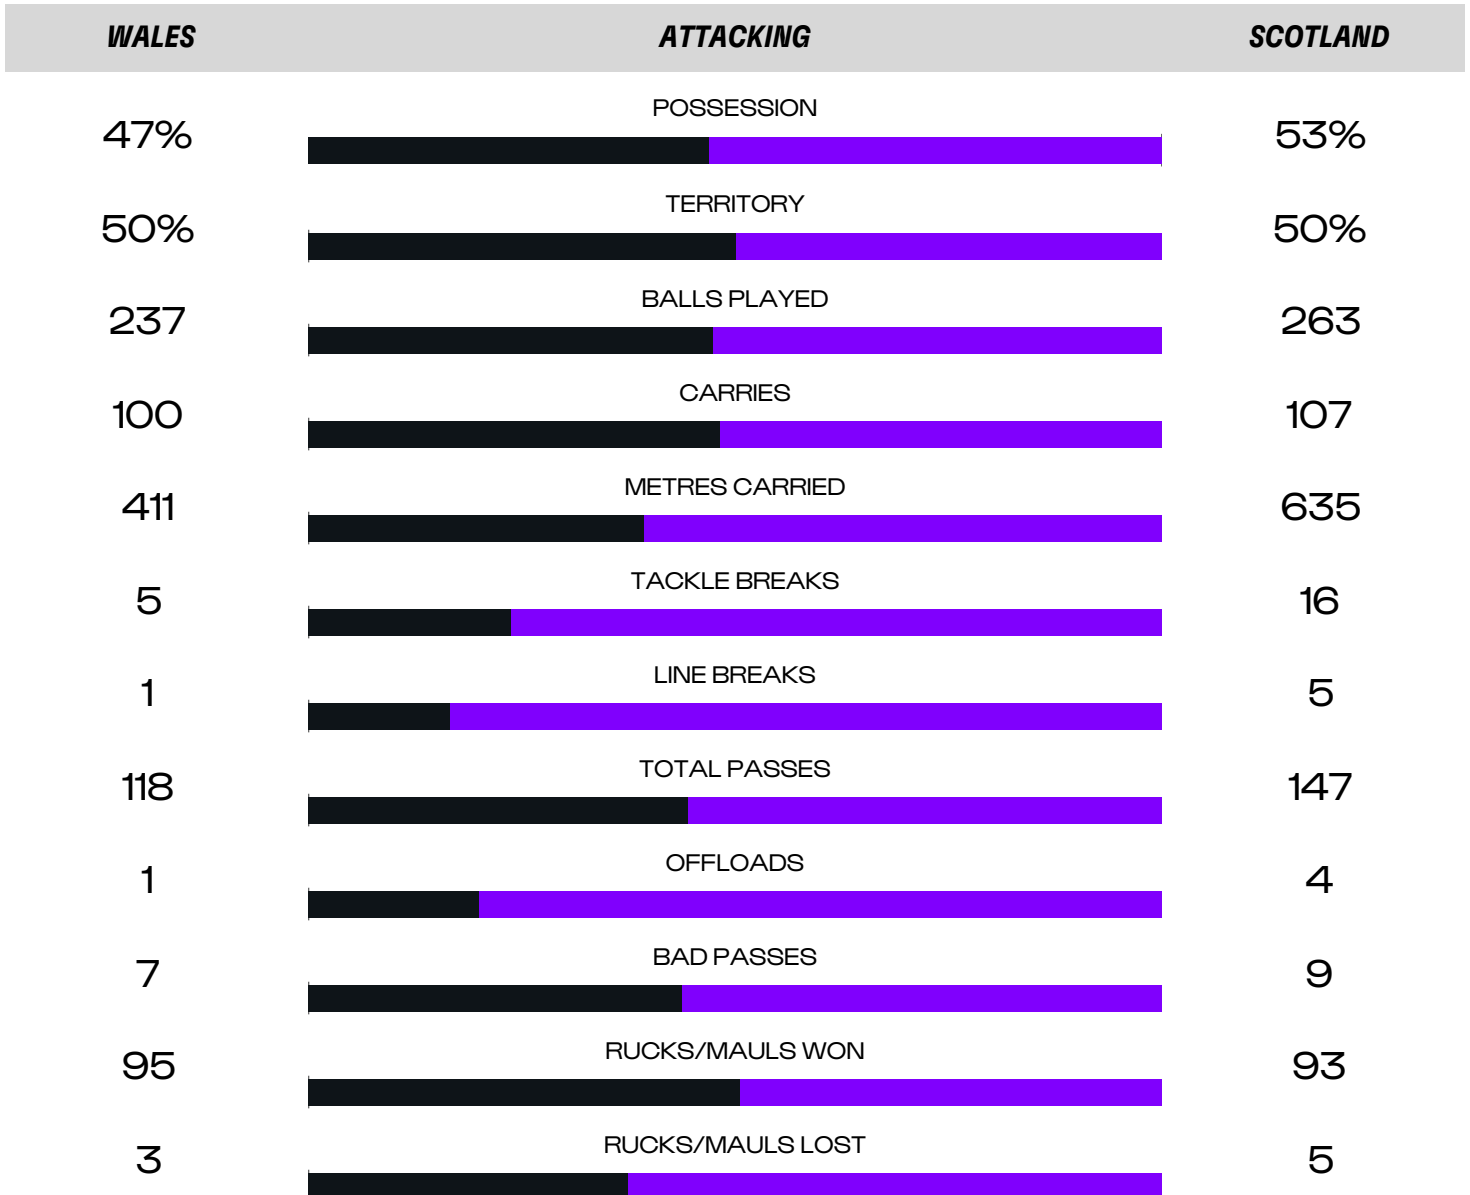

Round 1 - 23/03/2024 - Cardiff Arms Park

WALES

18 - 20

SCOTLAND

6 - 10

Keira Bevan (Penalty Goal - 6')

Keira Bevan (Penalty Goal - 41')

Sisilia Tuipulotu (Try - 59')

Keira Bevan (Conversion - 60')

Alex Callender (Try - 79')

Coreen Grant (Try - 7')

Helen Nelson (Conversion - 8')

Helen Nelson (Penalty Goal - 16')

Rhona Lloyd (Try - 49')

Helen Nelson (Conversion - 50')

Helen Nelson (Penalty Goal - 74')

SCORING