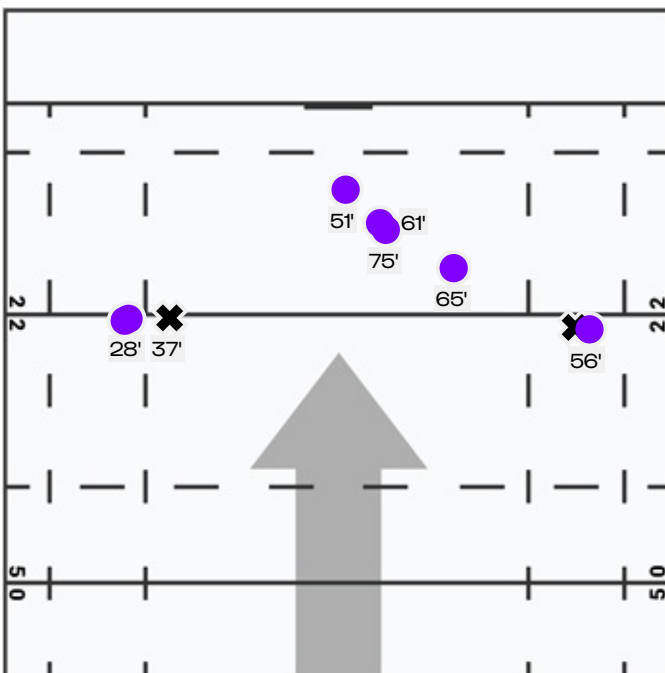

ENGLAND

Minute	Statistic	Current Score	Player
28	Conversion	7-3	Emma Sing
37	Conversion Missed	12-3	Emma Sing
42	Conversion	19-3	Emma Sing
47	Conversion Missed	24-3	Emma Sing
51	Conversion	31-3	Emma Sing
56	Conversion	38-3	Lagi Tuima
61	Conversion	45-3	Lagi Tuima
65	Conversion	52-3	Lagi Tuima
75	Conversion	59-3	Lagi Tuima

■ Successful
■ Unsuccessful